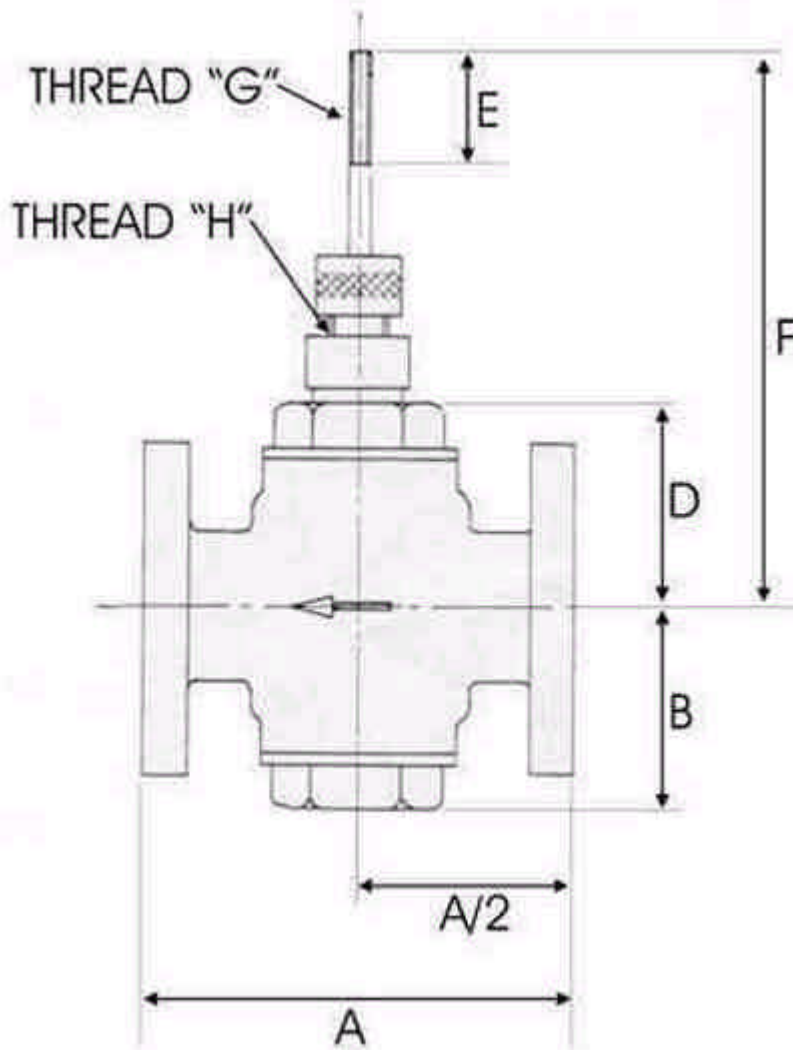

G. A. Hanrahan Pty. Ltd.

15 Fulton St
South Oakleigh
Victoria 3167
Australia

clive@gahanrahan.com.au
+61 (03) 9544 1477

Hanrahan Control Valve - 2 Way Flanged
300 P.S.I Rating:

Standard Flange is Table H

Size	A	B	D	E	F	"G"	"H"	Travel
1/2"	5"	2 - 7/8"	2 - 7/8"	3/4"	7 - 1/8"	5/16 NF	7/8 * 14TPI	3/4"
3/4"	5"	2 - 7/8"	2 - 7/8"	3/4"	7 - 1/8"	5/16 NF	7/8 * 14TPI	3/4"
1"	5 3/4"	2 - 5/8"	2 - 7/8"	3/4"	7 - 1/8"	5/16 NF	7/8 * 14TPI	7/8"
1 1/4"	6 - 7/8"	3 1/4"	3 - 1/8"	3/4"	7 - 3/8"	5/16 NF	7/8 * 14TPI	7/8"
1 1/2"	6 - 7/8"	3 1/4"	3 - 1/8"	3/4"	7 - 3/8"	5/16 NF	7/8 * 14TPI	7/8"
2"	8"	3 - 7/8"	3 - 5/8"	3/4"	8 1/2"	1/2 NF	1 - 11/32 * 16 TPI	1 - 1/8"