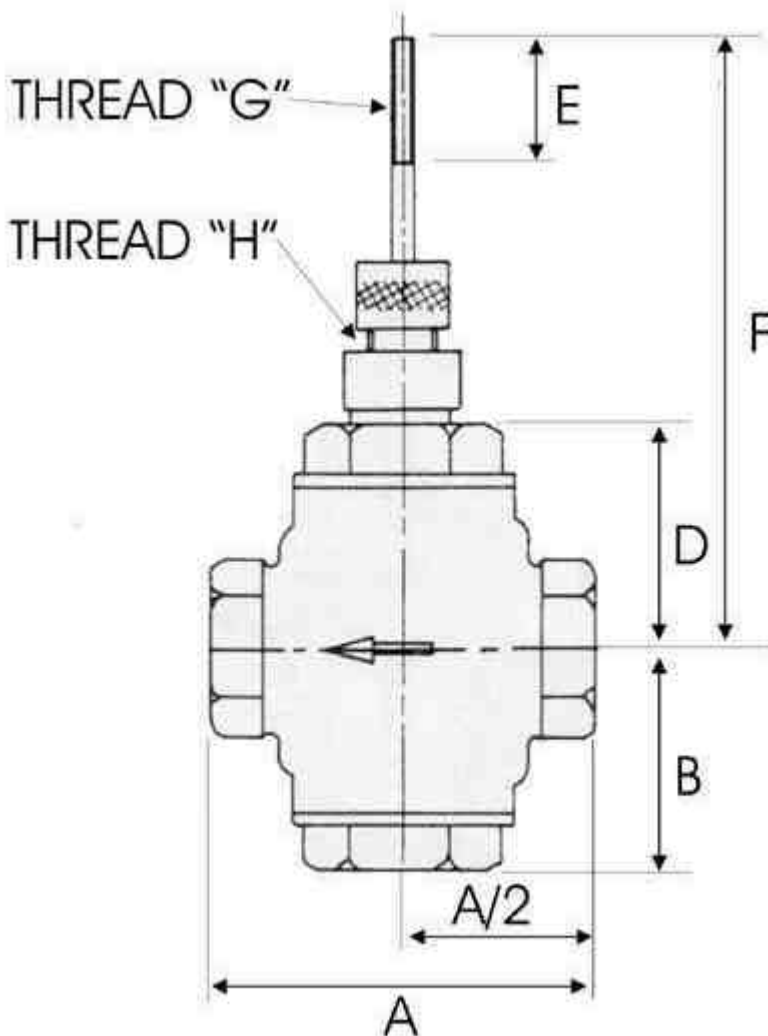

G. A. Hanrahan Pty. Ltd.

15 Fulton St  
South Oakleigh  
Victoria 3167  
Australia

clive@gahanrahan.com.au  
+61 (03) 9544 1477

**Hanrahan Control Valve - 2 Way Screwed**  
**300 P.S.I Rating:**

Size	A	B	D	E	F	"G"	"H"	Travel
1/2"	3 3/4"	3 - 7/8"	2 - 7/8"	3/4"	7 - 1/8"	5/16 NF	7/8 * 14TPI	3/4"
3/4"	3 3/4"	3 - 7/8"	2 - 7/8"	3/4"	7 - 1/8"	5/16 NF	7/8 * 14TPI	3/4"
1"	4 1/2"	3 - 5/8"	2 - 7/8"	3/4"	7 - 1/8"	5/16 NF	7/8 * 14TPI	7/8"
1 1/4"	5 1/2"	3 1/4"	3 - 1/8"	3/4"	7 - 3/8"	5/16 NF	7/8 * 14TPI	7/8"
1 1/2"	5 1/2"	3 1/4"	3 - 1/8"	3/4"	7 - 3/8"	5/16 NF	7/8 * 14TPI	7/8"
2"	7"	3 - 7/8"	3 - 5/8"	3/4"	8 1/2"	1/2 NF	1 - 11/32 * 16 TPI	1 - 1/8"